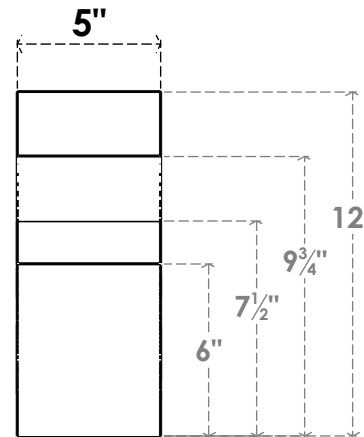

ITEM NUMBER: BRCPO050X08000X12000MON

5"W X 8"D X 12"H MONTEREY ARCHITECTURAL GRADE PVC OPEN BRACE

SIDE PROFILE

FRONT PROFILE

ISOMETRIC

EKENA MILLWORK
2300 WEST MAIN ST.
CLARKSVILLE, TX 75426
TOLL FREE: 866-607-0453
WWW.EKENAMILLWORK.COM