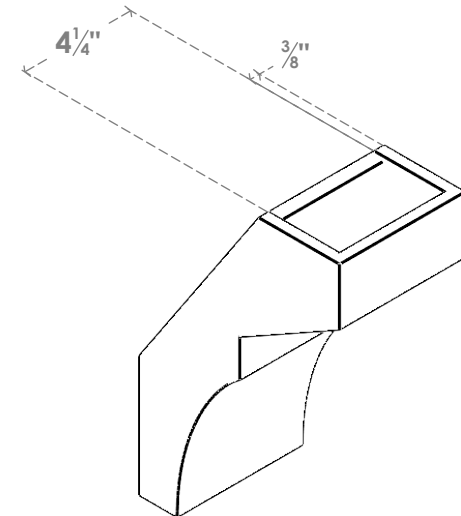

ITEM NUMBER: BRCPO050X08000X12000MON

5"W X 8"D X 12"H MONTEREY ARCHITECTURAL GRADE PVC OPEN BRACE

SIDE PROFILE

FRONT PROFILE

ISOMETRIC

EKENA MILLWORK
2300 WEST MAIN ST.
CLARKSVILLE, TX 75426
TOLL FREE: 866-607-0453
WWW.EKENAMILLWORK.COM