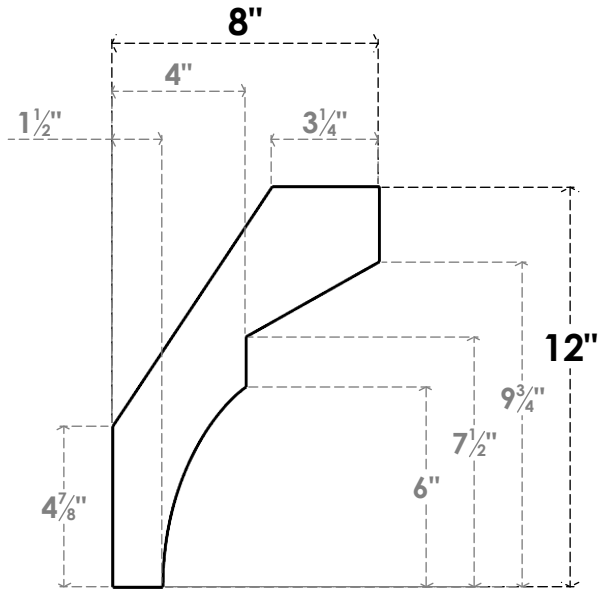

ITEM NUMBER: BRCPO050X08000X12000MON

5"W X 8"D X 12"H MONTEREY ARCHITECTURAL GRADE PVC OPEN BRACE

SIDE PROFILE

FRONT PROFILE

ISOMETRIC

EKENA MILLWORK
2300 WEST MAIN ST.
CLARKSVILLE, TX 75426
TOLL FREE: 866-607-0453
WWW.EKENAMILLWORK.COM

NOTES

1. INSTALLATION TO BE COMPLETED IN ACCORDANCE WITH MANUFACTURER'S SPECIFICATIONS.
2. DRAWING MAY NOT BE TO SCALE
3. THIS DRAWING IS INTENDED FOR DESIGN AND PLANNING PURPOSES ONLY.
4. ALL INFORMATION CONTAINED HEREIN WAS CURRENT AT THE TIME OF DEVELOPMENT BUT MUST BE REVIEWED AND APPROVED BY THE PRODUCT MANUFACTURER TO BE CONSIDERED ACCURATE.
5. ARCHITECTURAL GRADE PVC PRODUCTS ARE MADE FROM EXPANDED CELLULAR PVC AND COME NATURALLY WHITE BUT MAY BE PAINTED